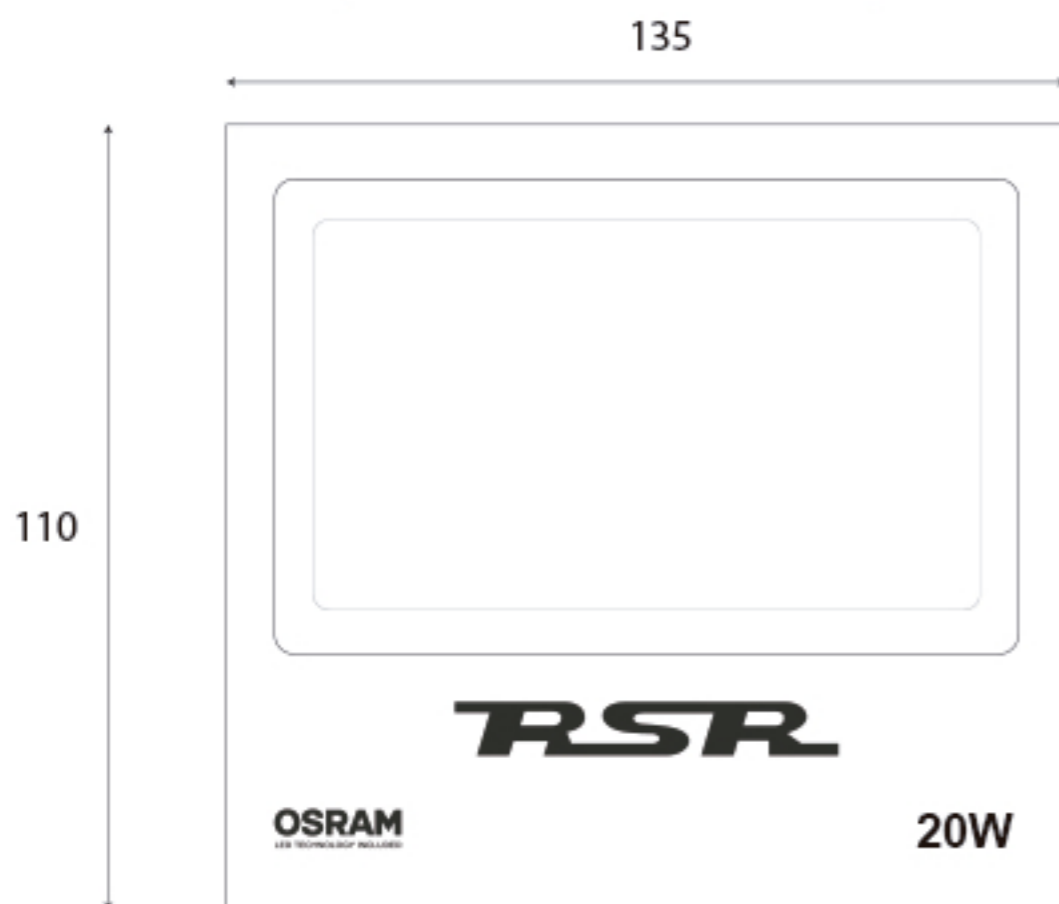

PARAMETROS

Material
Color
Tipo de Led
Vatios (W)
Lúmenes
IP
Angulo
Dimmable
P.F
C.R.I
Voltaje
Frecuencia
Vida Útil
Calificación Ener.

Aluminio / Plástico
Negro
SMD2835
20
2200Lm
67
120°
No
≥80
>0,90
AC85-265V
50-60Hz
30.000Hr
A++

Código

K°

W

7413
7414
7415

3000
4500
6000

20W

2.200Lm

OSRAM
LED TECHNOLOGY INCLUDED

DESCRIPCIÓN DEL PRODUCTO

Los Proyectores Minis tienen una distribución de luz muy homogénea, tienen una cubierta de vidrio sellado con caucho de silicona que garantiza su rendimiento, encendido instantáneo, sin parpadeos, fabricado en aluminio y plástico con resistencia a la corrosión, tienen un diseño clásico, resistente al agua / hermético superiores.

Los Proyectores Minis tienen una mayor eficiencia energética, menor consumo, mayor fiabilidad y vida útil. Están fabricados con un material muy resistente, son de fácil manejo gracias a su ligereza, tiene protección contra polvo y agua (IP67), perfecto tanto para interiores y para exteriores.

Son diseñados para utilizar de manera muy eficiente en muros, puertas, también para usos industriales, en interior de naves, o exteriores, zonas de trabajo, etc.