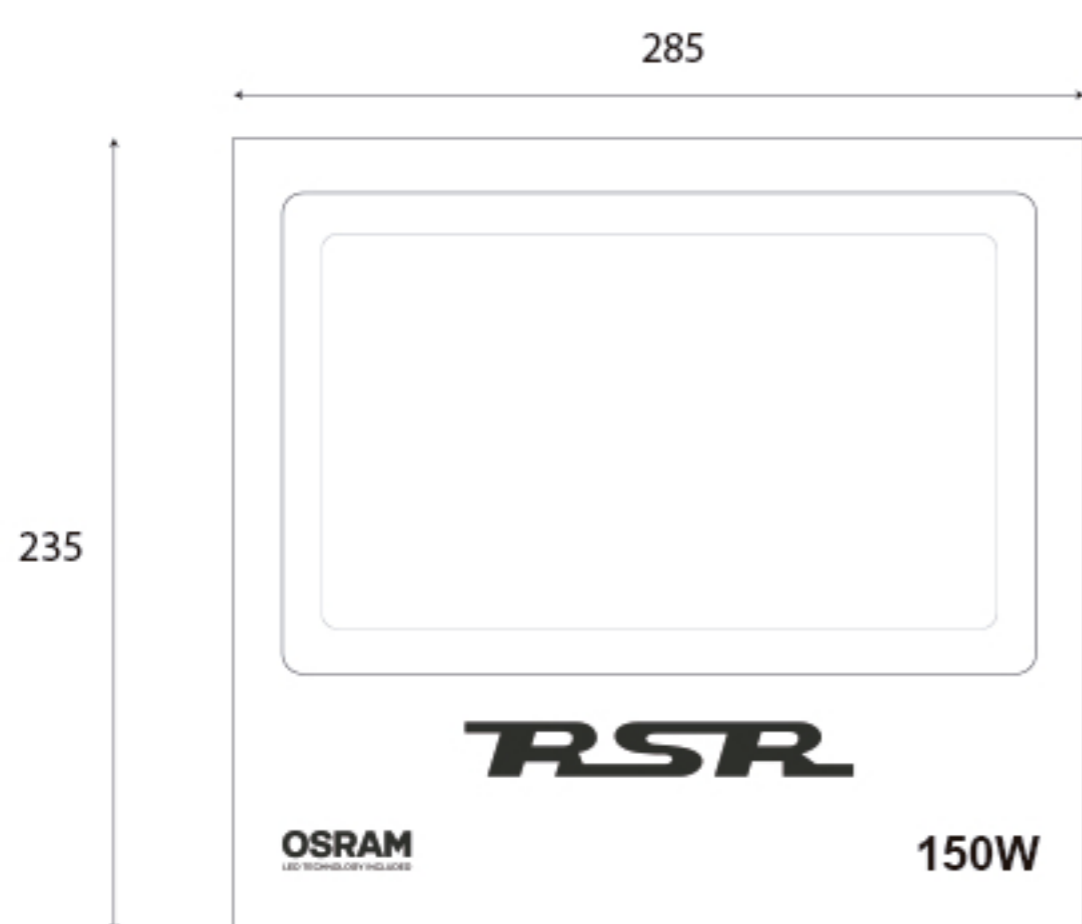

PARAMETROS

Material
Color
Tipo de Led
Vatios (W)
Lúmenes
IP
Angulo
Dimmable
P.F
C.R.I
Voltaje
Frecuencia
Vida Útil
Calificación Ener.

Aluminio / Plástico
Negro
SMD2835
150
16.500Lm
67
120°
No
≥80
>0,90
AC85-265V
50-60Hz
30.000Hr
A++

Código

K°

W

7453
7454
7455

3000
4500
6000

150W 16.500Lm

OSRAM
LED TECHNOLOGY INCLUDED

DESCRIPCIÓN DEL PRODUCTO

Los Proyectores Minis tienen una distribución de luz muy homogénea, tienen una cubierta de vidrio sellado con caucho de silicona que garantiza su rendimiento, encendido instantáneo, sin parpadeos, fabricado en aluminio y plástico con resistencia a la corrosión, tienen un diseño clásico, resistente al agua / hermético superiores.

Los Proyectores Minis tienen una mayor eficiencia energética, menor consumo, mayor fiabilidad y vida útil. Están fabricados con un material muy resistente, son de fácil manejo gracias a su ligereza, tiene protección contra polvo y agua (IP67), perfecto tanto para interiores y para exteriores.

Son diseñados para utilizar de manera muy eficiente en muros, puertas, también para usos industriales, en interior de naves, o exteriores, zonas de trabajo, etc.